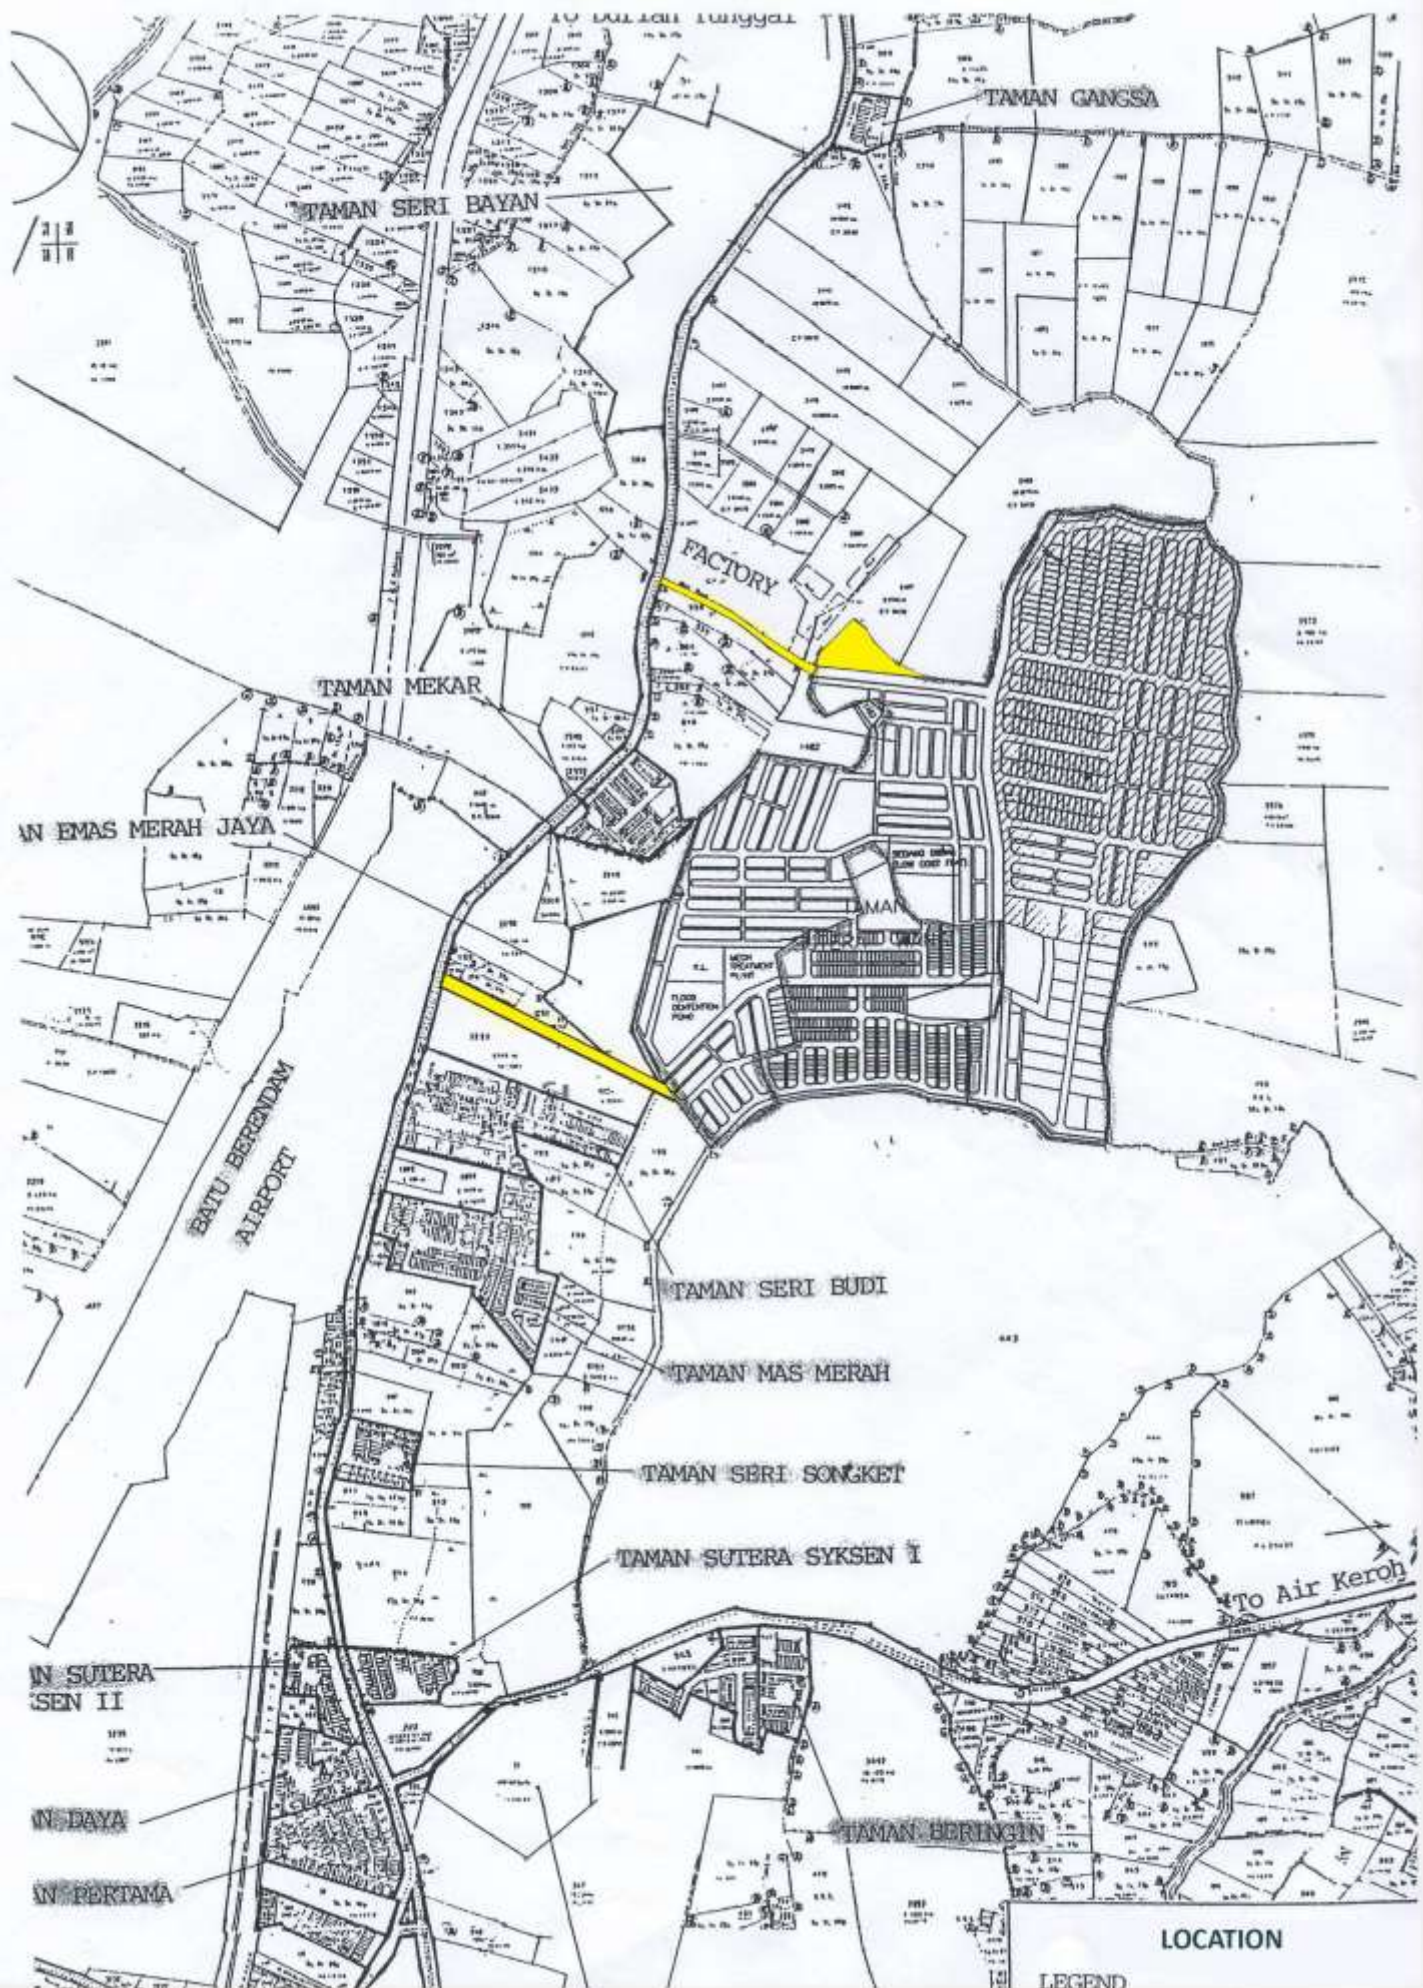

LOCATION

LEGEND